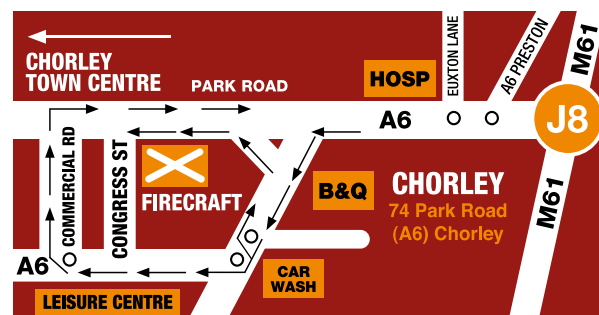

Cut your gas bills by installing a new wood burning stove and save ££££££'s off your monthly bill!

How to find us

Designed and printed www.getnoticeduk.com

01257 241201

Main Showroom: 74 Park Road, Chorley PR7 1QX

Electric Fires ■ Gas Fires ■ Woodburners